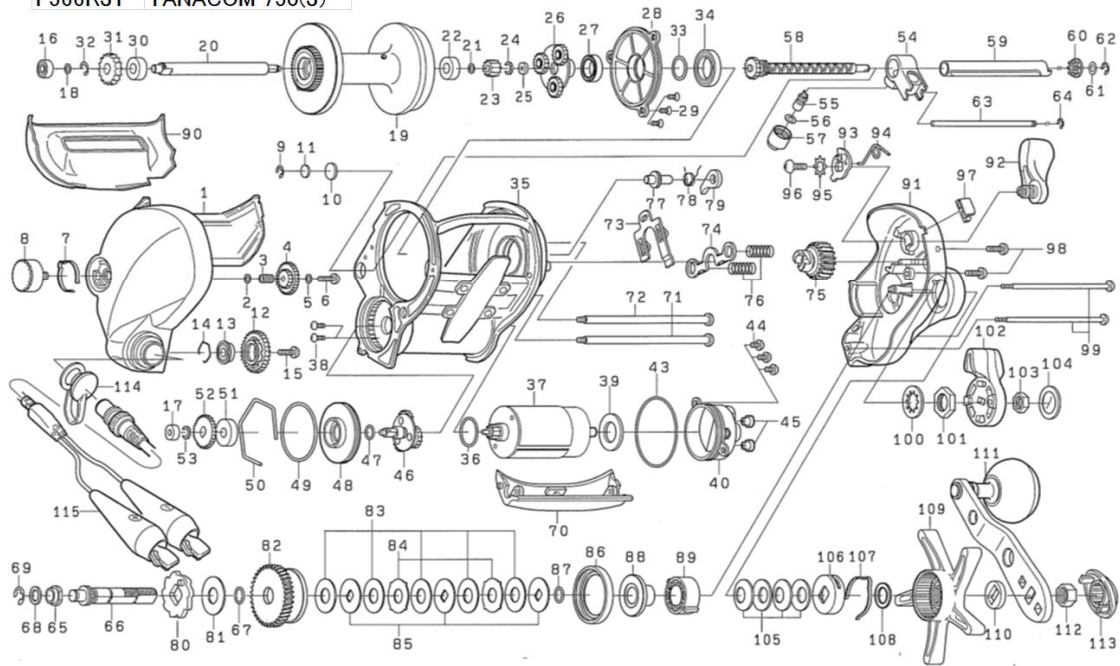

F566PA1	TANACOM 750(A)
F566QE1	TANACOM 750(E)
F566QT1	TANACOM 750(T)
F566RJ1	TANACOM 750(J)

REEL NAME	MGFT CODE	KEY NO	PARTS CODE		LATEST PARTS CODE	DESCRIPTION
TANACOM 750(E)	F566QE1	1	6J103601			SIDE PLATE(L) AS
TANACOM 750(E)	F566QE1	2	6E096504			WASHER
TANACOM 750(E)	F566QE1	3	6H439801			COLLAR
TANACOM 750(E)	F566QE1	4	6H439901			GEAR
TANACOM 750(E)	F566QE1	5	6F571902			WASHER
TANACOM 750(E)	F566QE1	6	63517706			SCREW
TANACOM 750(E)	F566QE1	7	6E033201			LEAF SPRING
TANACOM 750(E)	F566QE1	8	6E489622			SCREW
TANACOM 750(E)	F566QE1	9	63205901			RETAINER
TANACOM 750(E)	F566QE1	10	6G225103			WASHER
TANACOM 750(E)	F566QE1	11	6F673802			WASHER
TANACOM 750(E)	F566QE1	12	6G225201			GEAR
TANACOM 750(E)	F566QE1	13	6G070301			BALL BEARING
TANACOM 750(E)	F566QE1	14	6G070201			RING
TANACOM 750(E)	F566QE1	15	63538207			SCREW
TANACOM 750(E)	F566QE1	16	66372102			BALL BEARING
TANACOM 750(E)	F566QE1	17	66375601			BEARING
TANACOM 750(E)	F566QE1	18	6B411703			WASHER
TANACOM 750(E)	F566QE1	19	6G780603			SPOOL AS
TANACOM 750(E)	F566QE1	20	6G225601			MAIN SHAFT
TANACOM 750(E)	F566QE1	21	63716906			WASHER
TANACOM 750(E)	F566QE1	22	6F817101			BEARING
TANACOM 750(E)	F566QE1	23	6G126402			GEAR
TANACOM 750(E)	F566QE1	24	6G126501			RETAINER
TANACOM 750(E)	F566QE1	25	63754102			WASHER
TANACOM 750(E)	F566QE1	26	6G126602			METAL AS